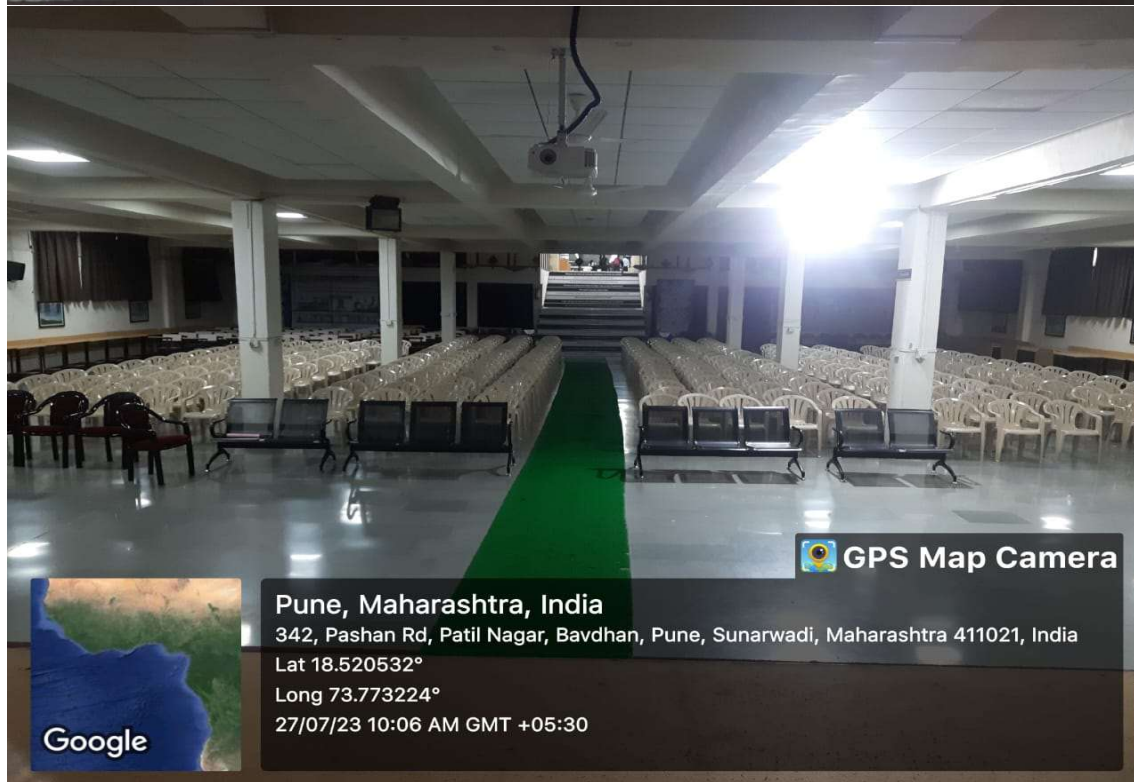

Suryadatta Institute of Management & Mass Communication (SIMMC)

Auditorium photos

GPS Map Camera

Pune, Maharashtra, India
342, Pashan Rd, Patil Nagar, Bavdhan, Pune, Sunarwadi, Maharashtra
411021, India
Lat 18.520532°
Long 73.773224°
27/07/23 10:05 AM GMT +05:30

GPS Map Camera

Pune, Maharashtra, India
342, Pashan Rd, Patil Nagar, Bavdhan, Pune, Sunarwadi, Maharashtra
411021, India
Lat 18.520532°
Long 73.773224°
27/07/23 10:06 AM GMT +05:30

Exercise Tolerance and Fitness Lab