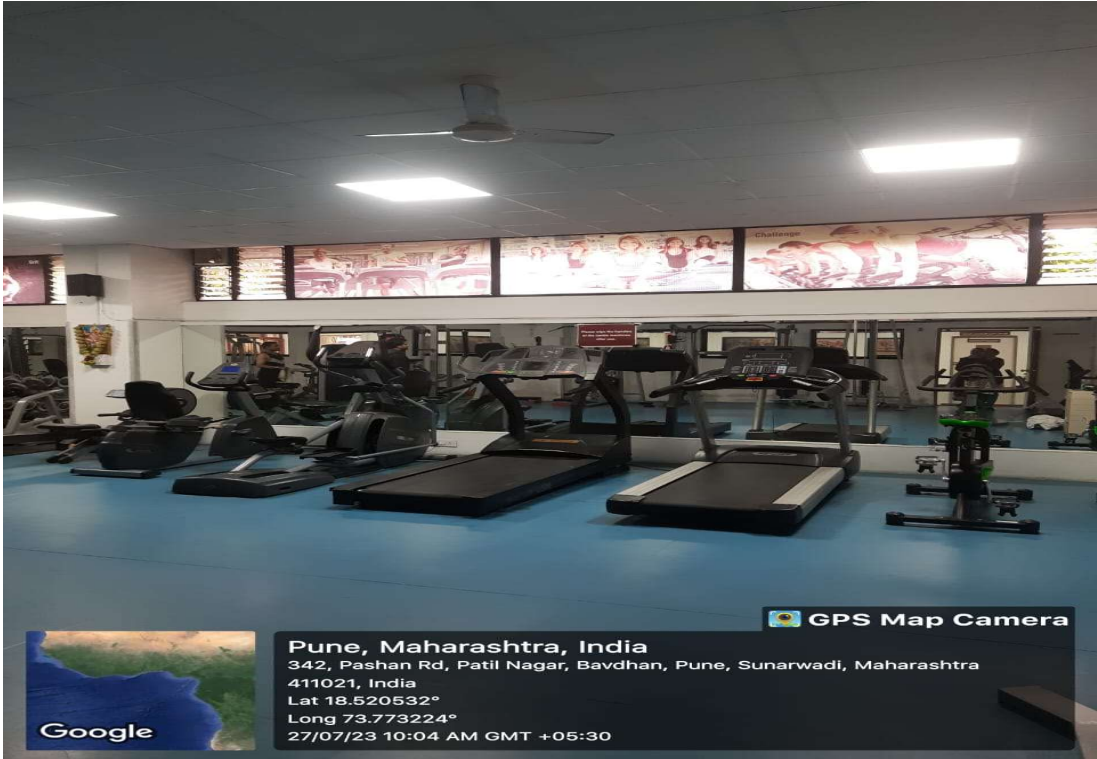

Pune, Maharashtra, India
342, Pashan Rd, Patil Nagar, Bavdhan, Pune, Sunarwadi, Maharashtra
411021, India
Lat 18.520532°
Long 73.773224°
27/07/23 10:04 AM GMT +05:30