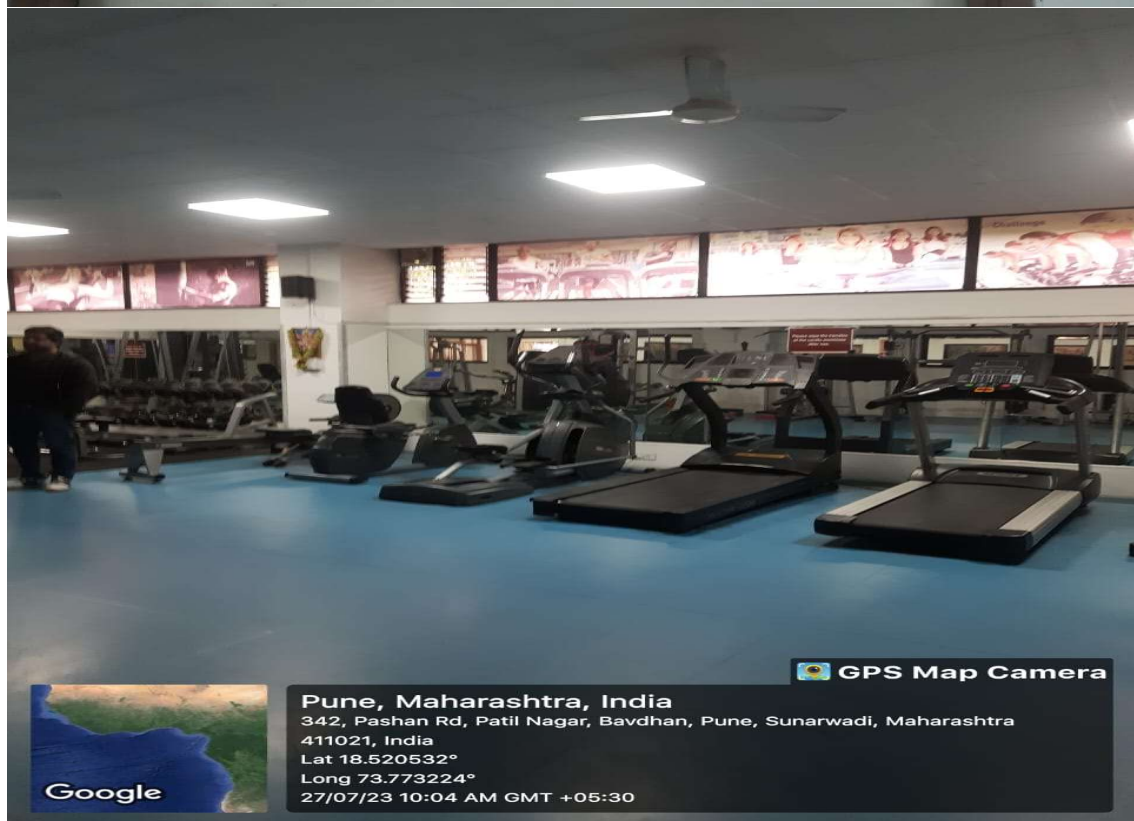

GPS Map Camera

Pune, Maharashtra, India
342, Pashan Rd, Patil Nagar, Bavdhan, Pune, Sunarwadi, Maharashtra
411021, India
Lat 18.520532°
Long 73.773224°
27/07/23 10:06 AM GMT +05:30

Exercise Tolerance and Fitness Lab