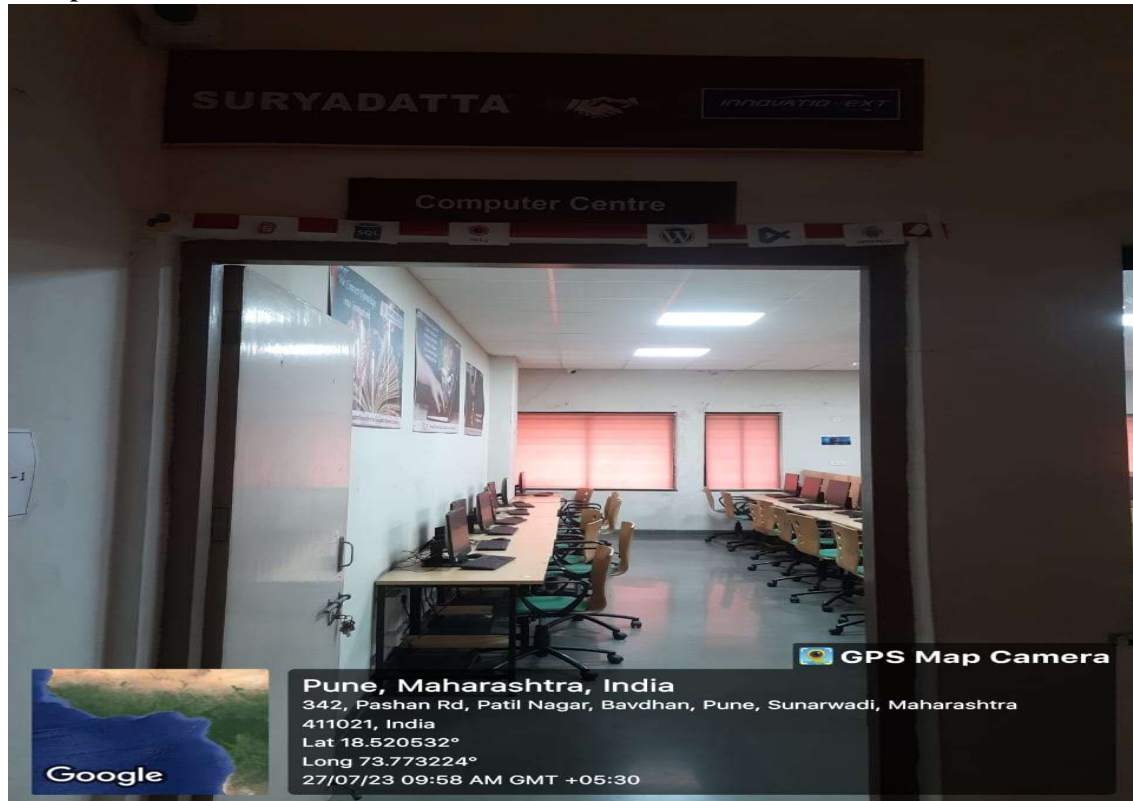

Computer Lab

Centre of AI innovation powered by MyFinB

Computer Centre: Lab-1

GPS Map Camera

Pune, Maharashtra, India
342, Pashan Rd, Patil Nagar, Bavdhan, Pune, Sunarwadi, Maharashtra
411021, India
Lat 18.520532°
Long 73.773224°
27/07/23 09:59 AM GMT +05:30