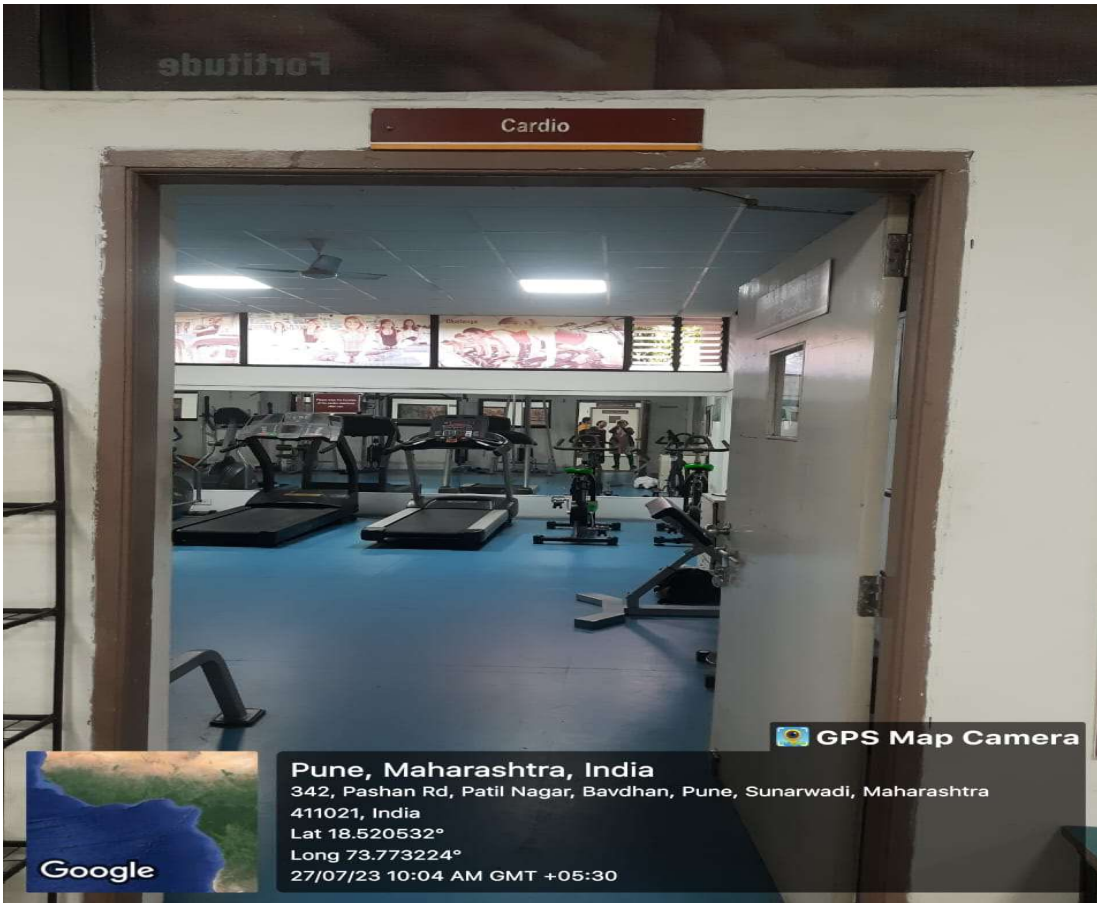

Pune, Maharashtra, India
342, Pashan Rd, Patil Nagar, Bavdhan, Pune, Sunarwadi, Maharashtra
411021, India
Lat 18.520532°
Long 73.773224°
27/07/23 10:04 AM GMT +05:30