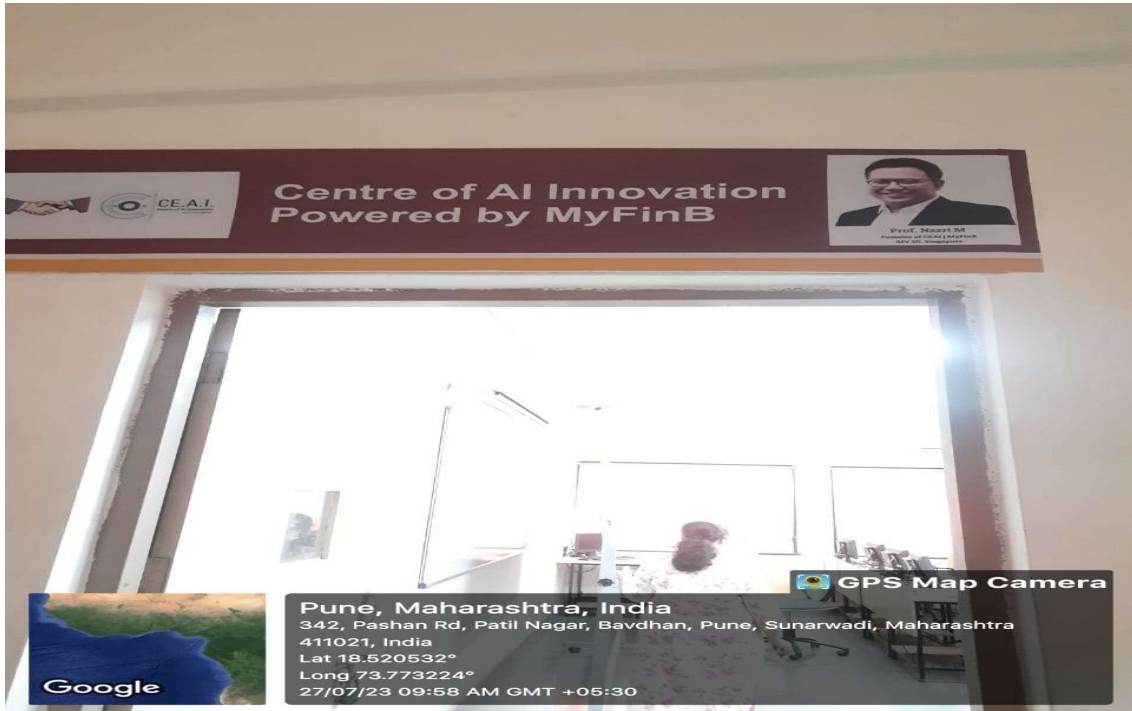

Computer Lab

Centre of AI innovation powered by MyFinB