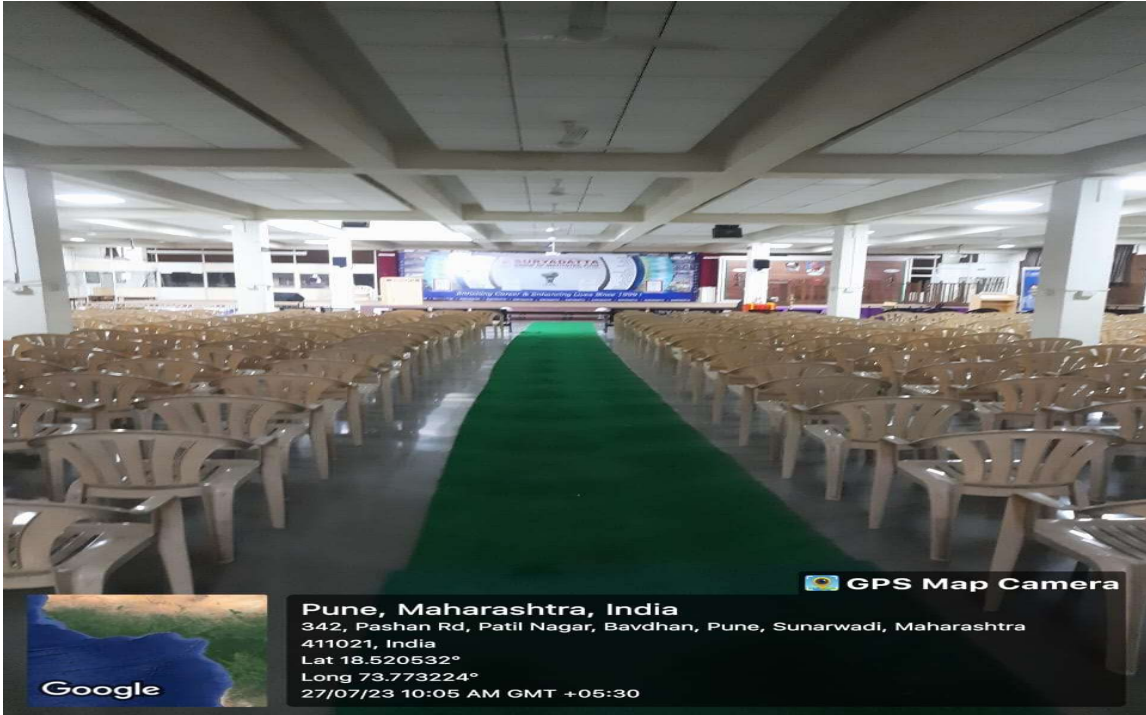

Suryadatta Institute of Management & Mass Communication (SIMMC)

Auditorium photos

GPS Map Camera

Pune, Maharashtra, India
342, Pashan Rd, Patil Nagar, Bavdhan, Pune, Sunarwadi, Maharashtra
411021, India
Lat 18.520532°
Long 73.773224°
27/07/23 10:05 AM GMT +05:30

GPS Map Camera

Pune, Maharashtra, India
342, Pashan Rd, Patil Nagar, Bavdhan, Pune, Sunarwadi, Maharashtra
411021, India
Lat 18.520532°
Long 73.773224°
27/07/23 10:06 AM GMT +05:30

Exercise Tolerance and Fitness Lab